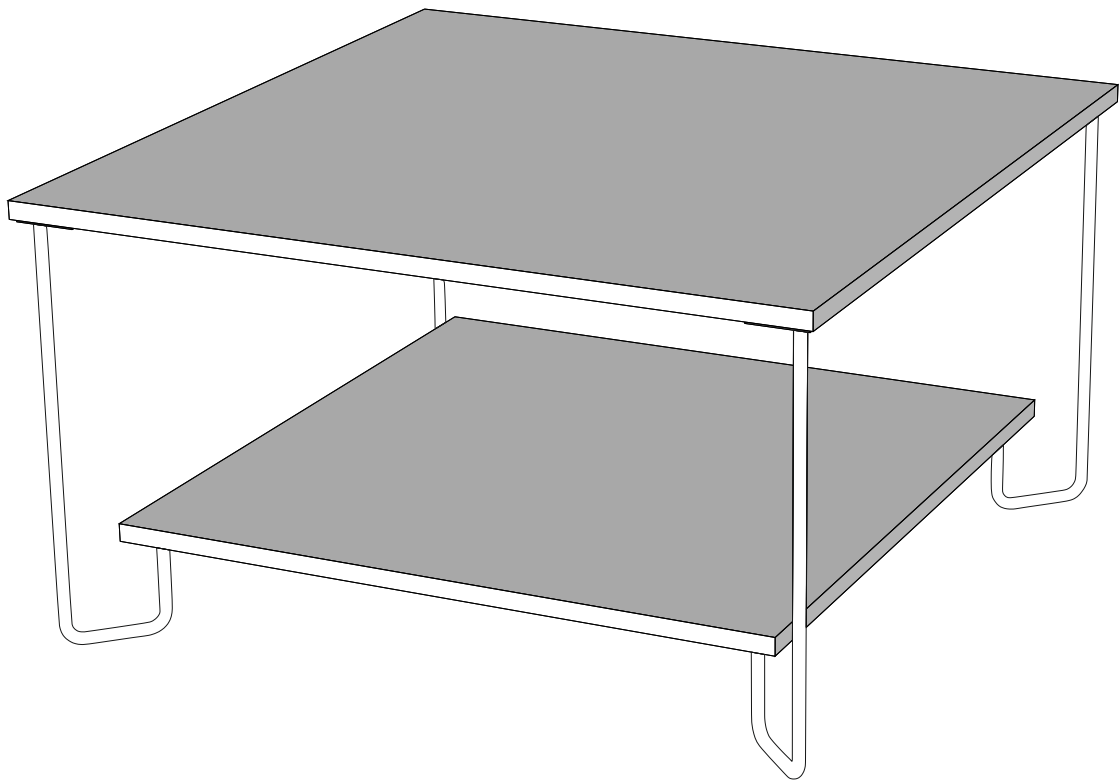

ME

SQUARE COFFEE TABLE TONKA

marckeric

MARCKERIC S.L.
C / ENLACE VEROLA S/N,
PC: 46430/SOLLANA / VALENCIA / SPAIN

Dear Customer,

We design and produce our product for people to love and have fun with them as we do.
The product you bought was subjected to all sorts of tests and control before sending out to you.