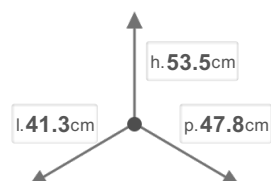

## DIMENSIONS

## DESCRIPTION

BLOCK door front waste bins Big Capacity with full extraction ball bearings and soft closing 60cm cabinet (direct door fixing) for cabinets units with sidewall 16/18 mm. With anti odour filter and cabinet door register.

## PACKAGING

 PALLET PIECES  
**24**

 PALLET SIZE  
**90x120x227**

 PALLET GROSS WEIGHT  
**272**

PACKING PIECES  
**1**