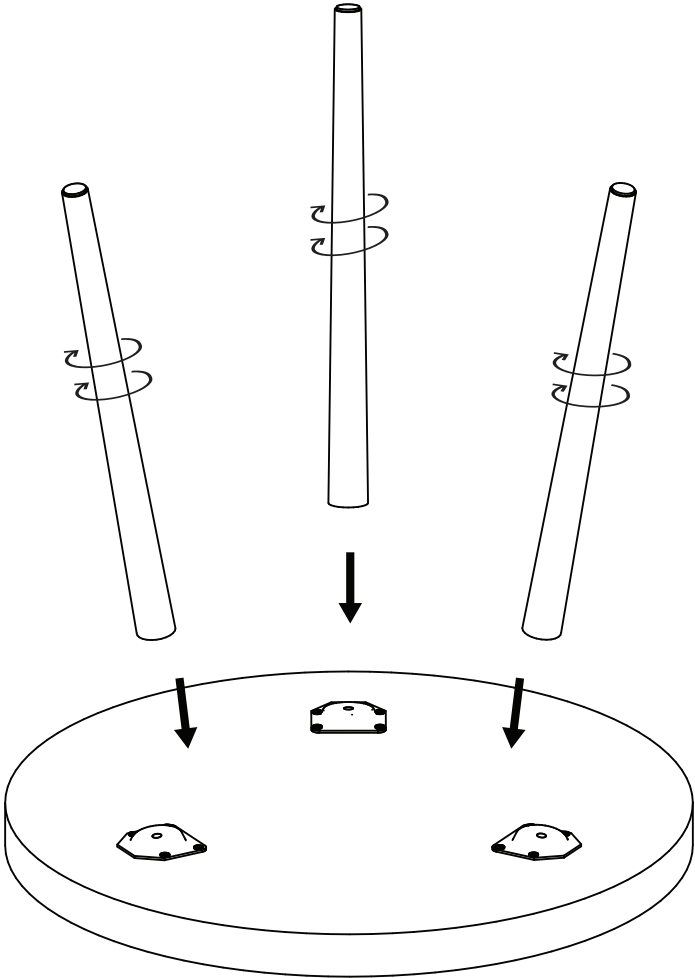

## ASSEMBLY INSTRUCTION

Cappuccino Coffee Table, White, Wood

89200007

# COMPONENT LIST

Large Table, Small Table

**2 PCS**

**6 PCS**

INSTRUCTION  
Step 1

INSTRUCTION  
Step 2

INSTRUCTION  
Step 3