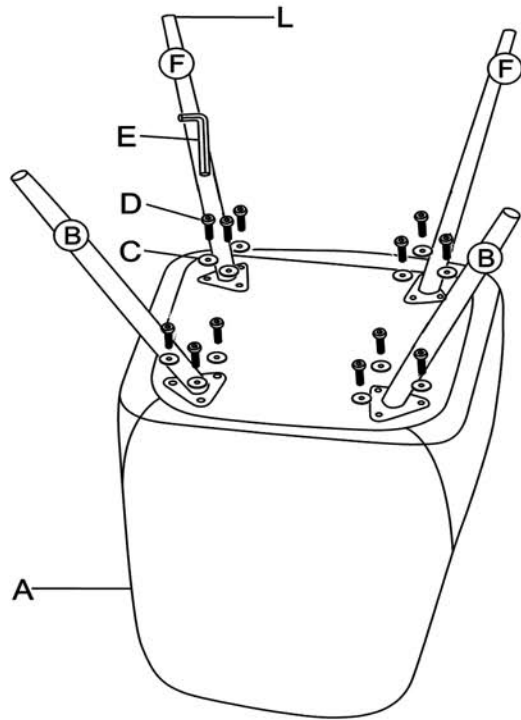

# 1001159 Harbo Dining Chair

**HOUSE  
NORDIC**

A		1
L	 (B) X 2  (F) X 2	4
C		12
D		12
E		1