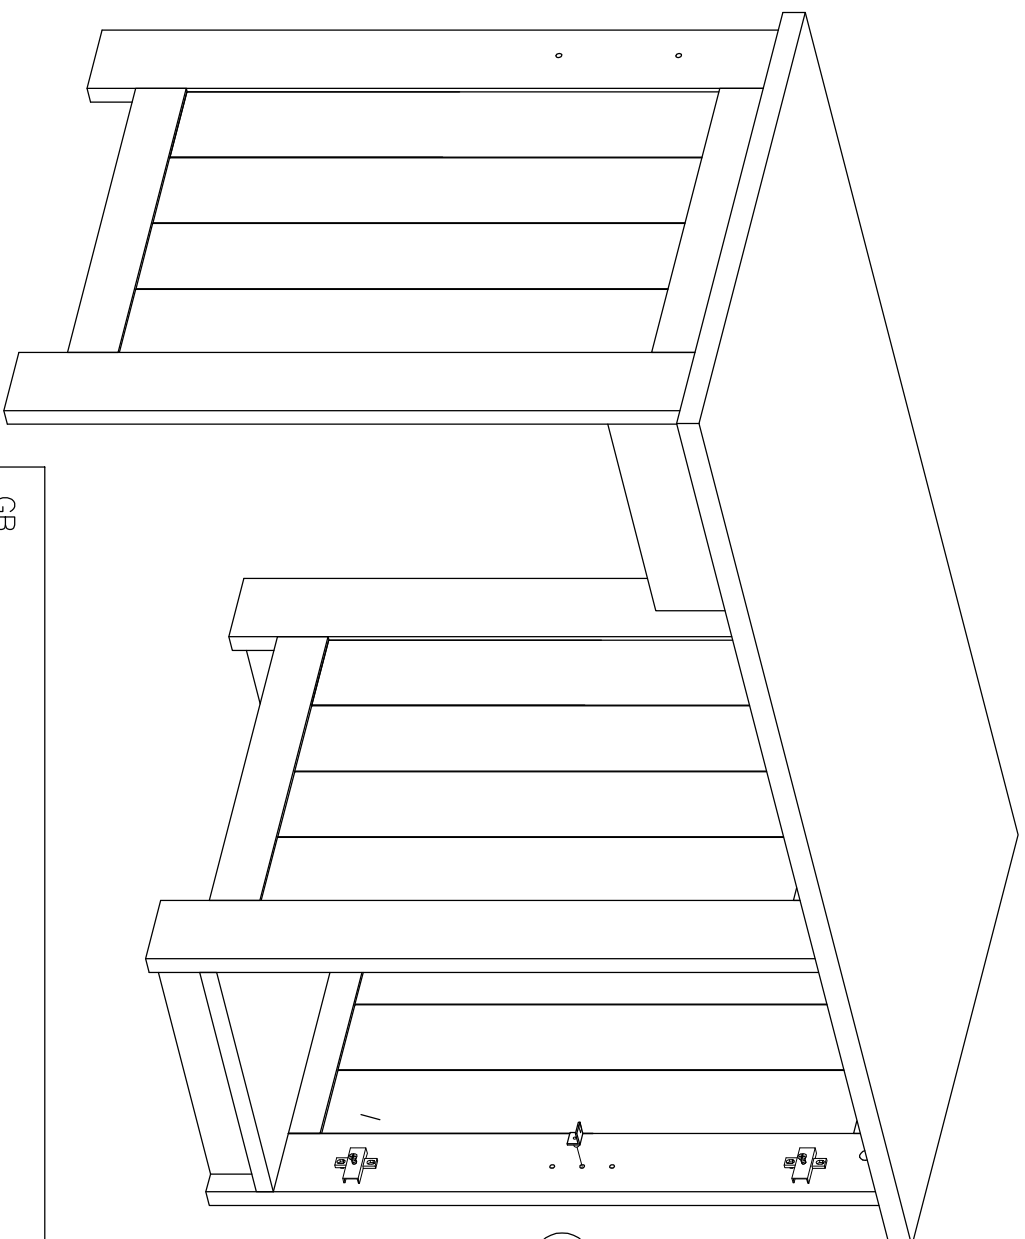

5

GB If used otherwise or exceeding the maximum acceptable load, it may lead to instability and may result in injuries.

DE-AT Andere als vorgesehene Anwendung oder Überschreitung der bestimmten, zulässigen, maximalen Belastungen kann zur Instabilität und zur Verletzungsentstehung führen.

PL Użycie odmienne od wskazanego lub przekroczenie określonych dopuszczalnych maksymalnych obciążeń może doprowadzić do niestabilności i spowodować możliwość powstania obrażeń

FR Tout autre l'usage que celui indiqué dans le mode d'emploi ou bien le dépassement des charges admissibles peut causer l'instabilité et provoquer le risque de susciter les blessures.