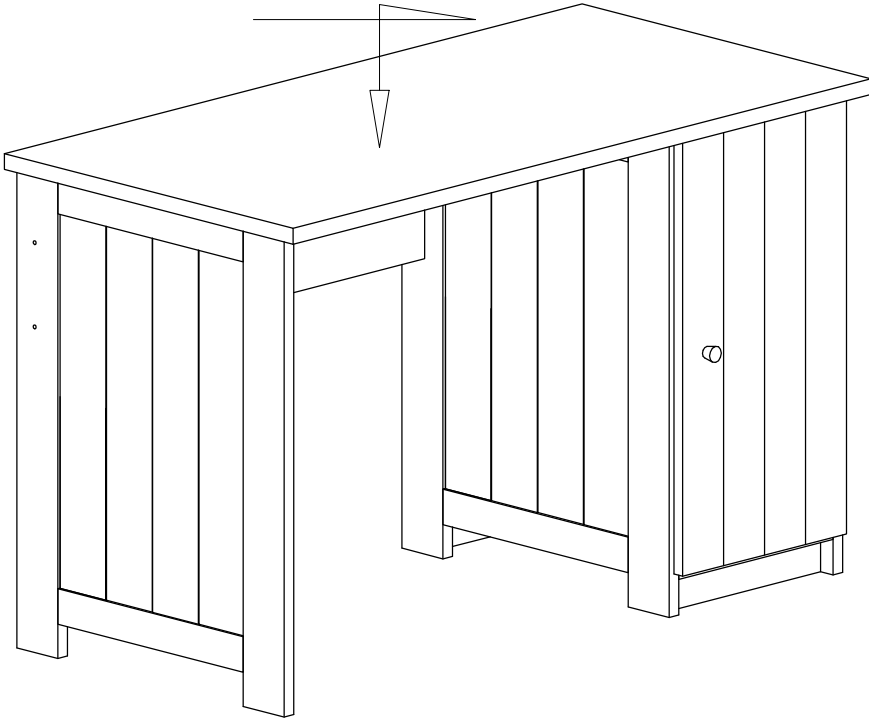

# Biurko - Desk

wer: 4/2017 rys: Biurko120x60\_Ins4

max 25 kg

Tools required  
Outils nécessaires  
Werkzeuge

A	B	C	D	E	F	G	H	I	K	L	M	LOGO	
x1	ø8x40 x36	M6x60 x10	x10	L34/St x9	ø15x15 x9	FK9-SROD x2	x2	x4	ø4,0x16 x4	M4,0x30 x1	ø1,4x20 x30	x1	x1