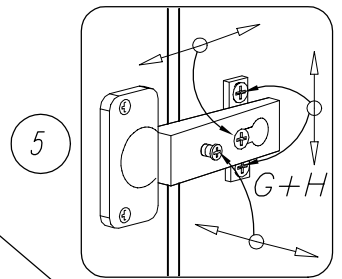

# Biurko - Desk

wer: 4/2017 rys: Biurko120x60\_Ins4

max 25 kg

Tools required  
Outils nécessaires  
Werkzeuge

A	B	C	D	E	F	G	H	I	K	L	M	LOGO	
x1	ø8x40 x36	M6x60 x10	x10	L34/St x9	ø15x15 x9	FK9-SROD x2	x2	x4	ø4,0x16 x4	M4,0x30 x1	ø1,4x20 x30	x1	x1