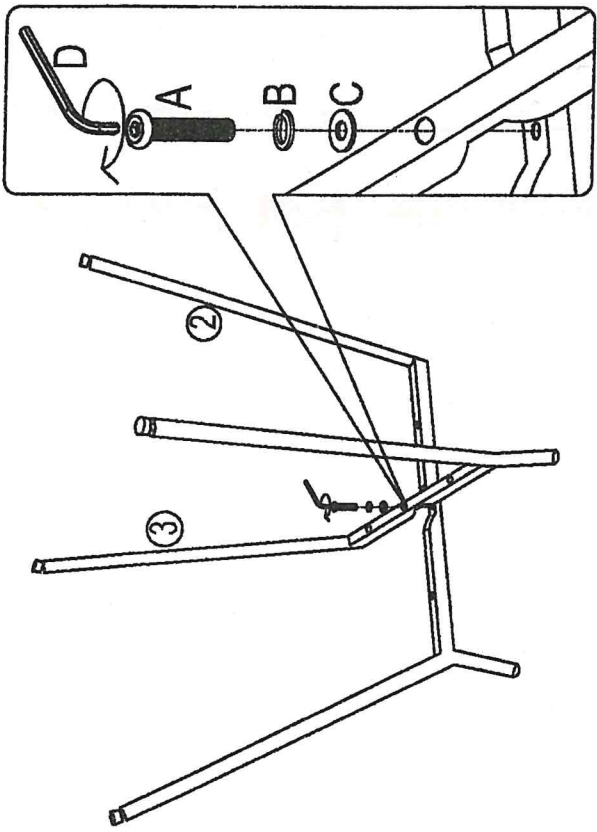

Icons for assembly: a person icon labeled 'X1', a clock icon labeled '0:10', and a person icon labeled 'X1'.

① X1	② X1	③ X1	A X1	B X1	C X5	D X1	E X4

1

2