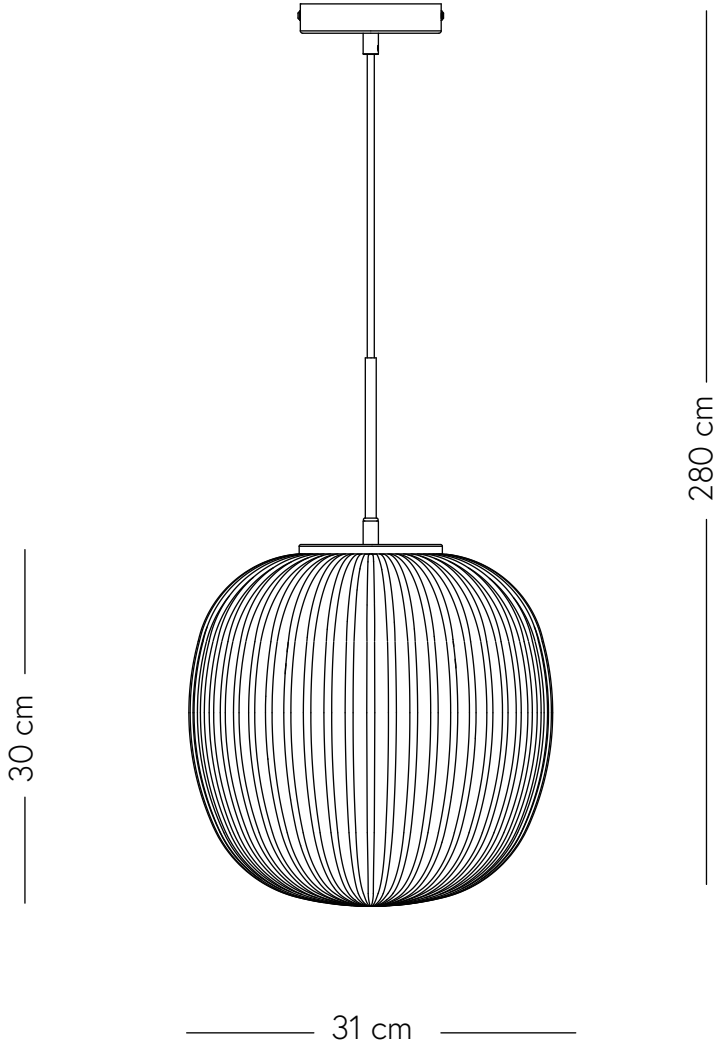

Serene Ceiling Lamp

Hübsch

DANISH HOME INTERIOR & DESIGN

x2

x2

x2

x1

x1

x1

×1

×2

×2

×1

x2

220-240V~50/60Hz, E27 MAX LED 15W

hubsch-interior.com