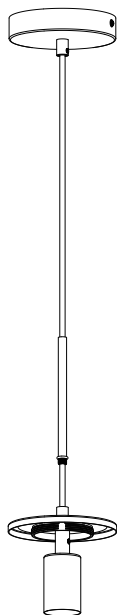

Serene Ceiling Lamp

Hübsch

DANISH HOME INTERIOR & DESIGN

x2

x2

x2

x1

x1

x1

×1

×2

×2

×1

x2

220-240V~50/60Hz, E27 MAX LED 15W

hubsch-interior.com