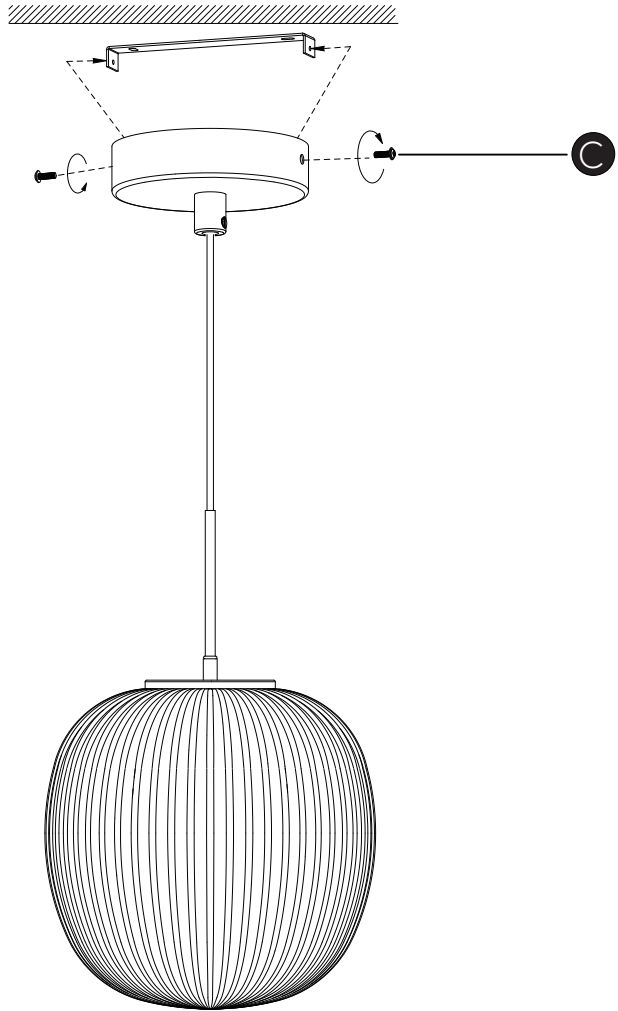

Serene Ceiling Lamp

Hübsch

DANISH HOME INTERIOR & DESIGN

x2

x2

x2

x1

x1

x1

×1

×2

×2

×1

x2

220-240V~50/60Hz, E27 MAX LED 15W

hubsch-interior.com