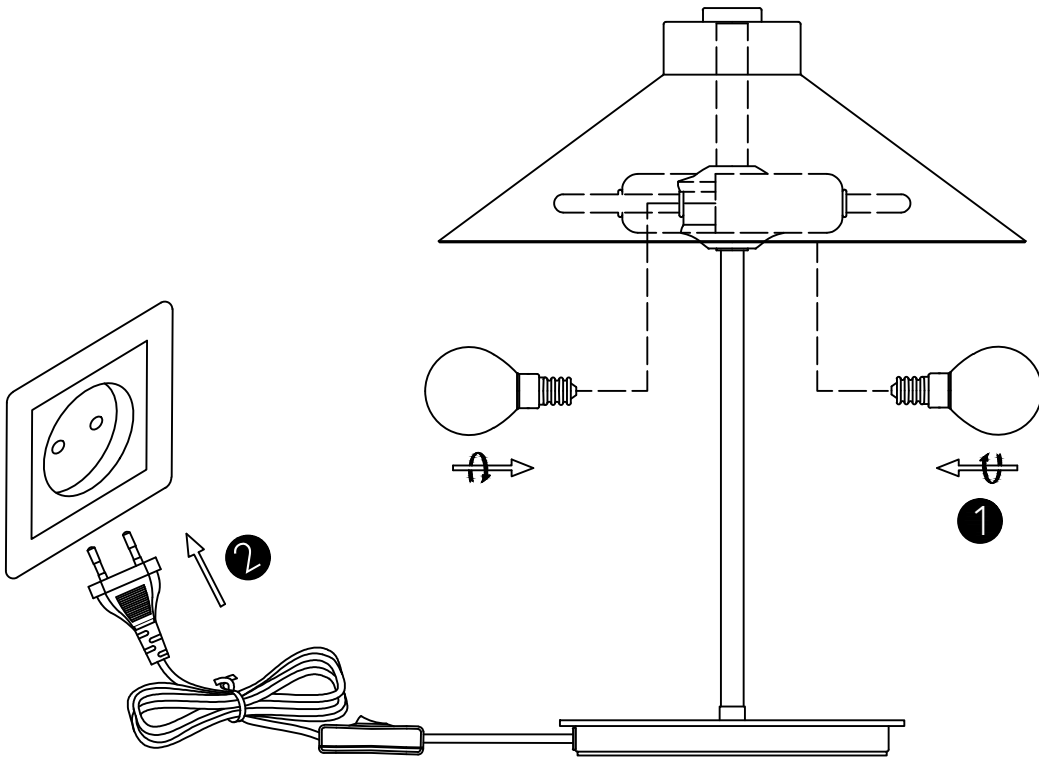

Shape Table Lamp Green

Hübsch
DANISH HOME INTERIOR & DESIGN

x 1

x 1

Model number:991205

220-240V~ 50Hz

E14 MAX.2X15W LED bulb

Hübsch A/S,Hi-Park 381,DK-7400 Herning