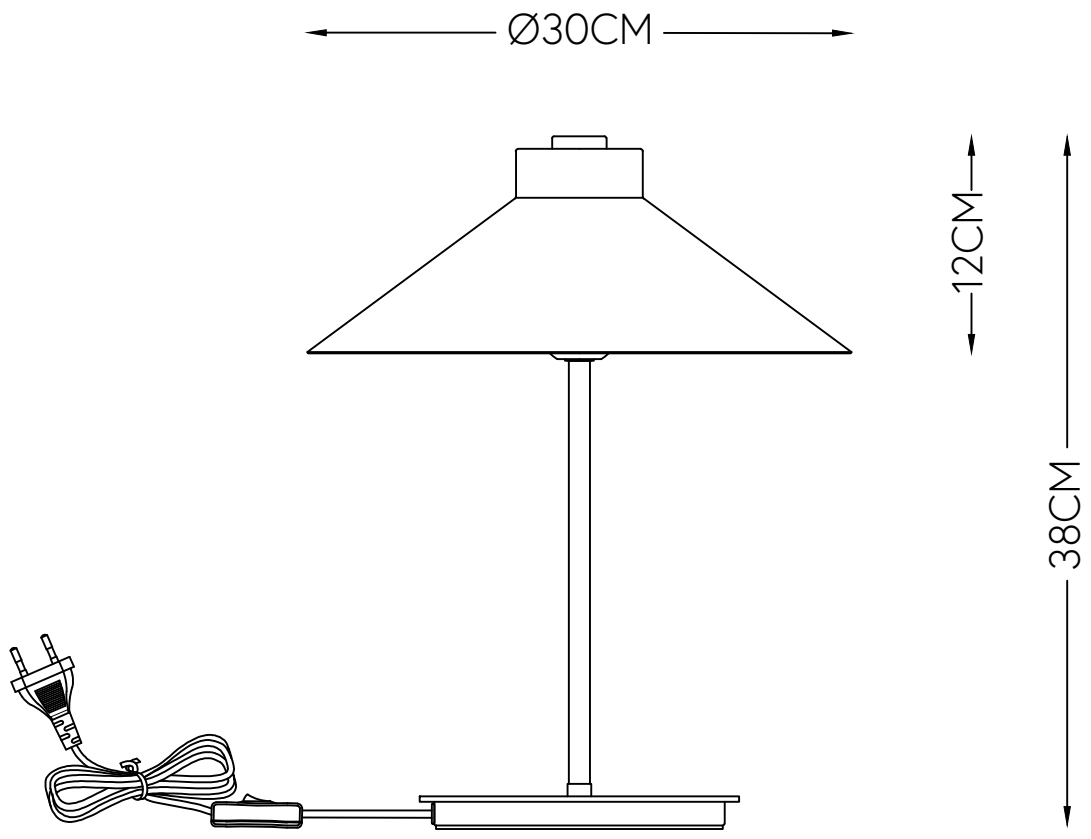

Shape Table Lamp Green

Hübsch
DANISH HOME INTERIOR & DESIGN

x 1

x 1

Model number:991205

220-240V~ 50Hz

E14 MAX.2X15W LED bulb

Hübsch A/S,Hi-Park 381,DK-7400 Herning