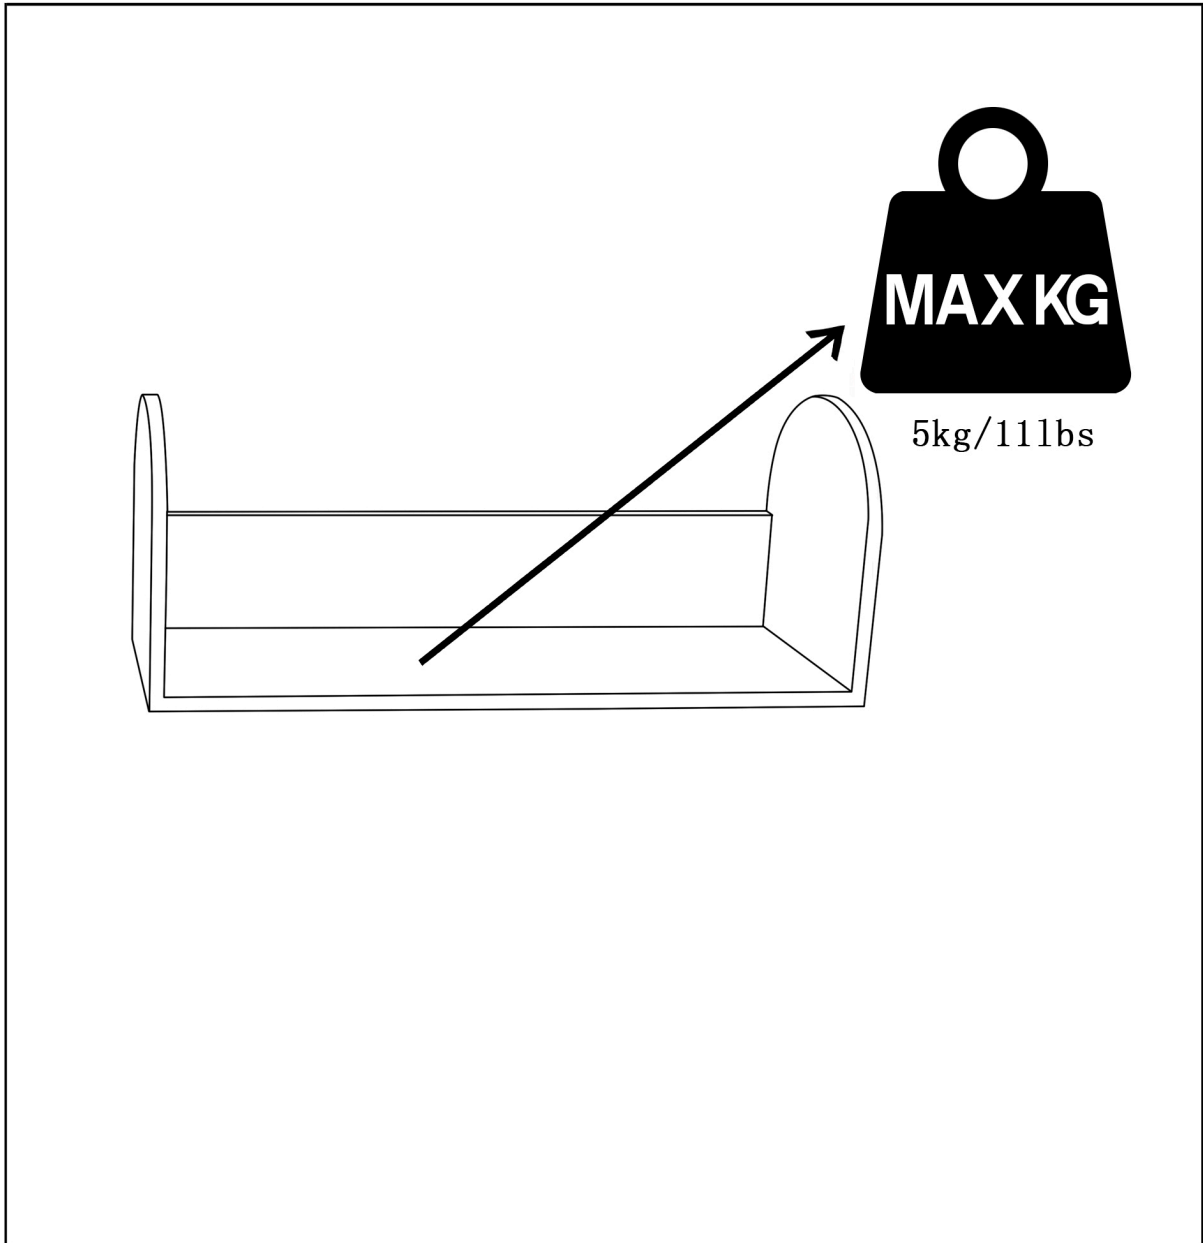

INSTRUCTION

Step 2

***Bloomingville**®
-EVER CHANGING HOMES