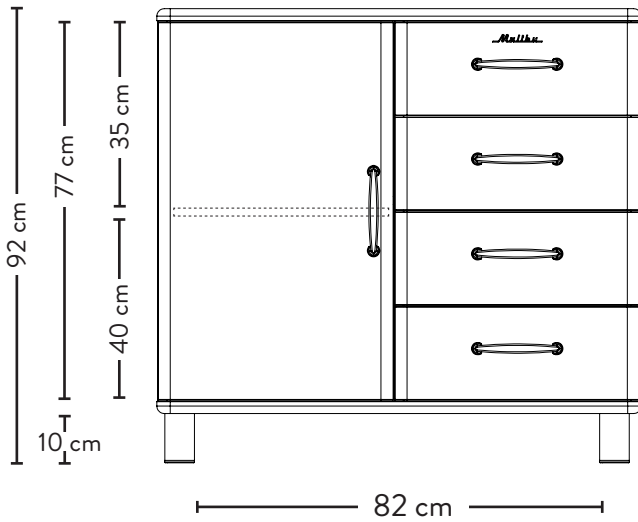

DETAIL DIMENSIONS

Measurements in cm

5235

Inside measurements
drawer

tenzo®