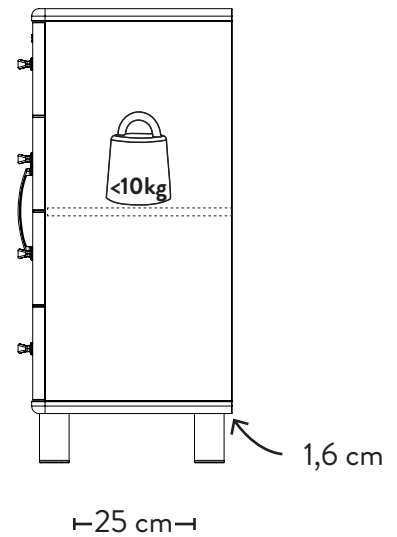

DETAIL DIMENSIONS

Measurements in cm

5235

Inside measurements
drawer

tenzo®