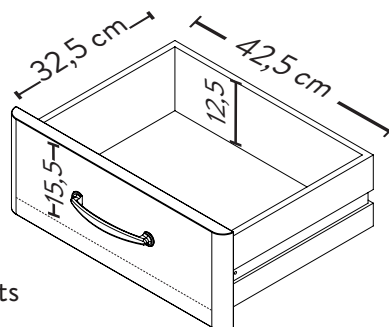

DETAIL DIMENSIONS

Measurements in cm

5235

Inside measurements
drawer

tenzo®