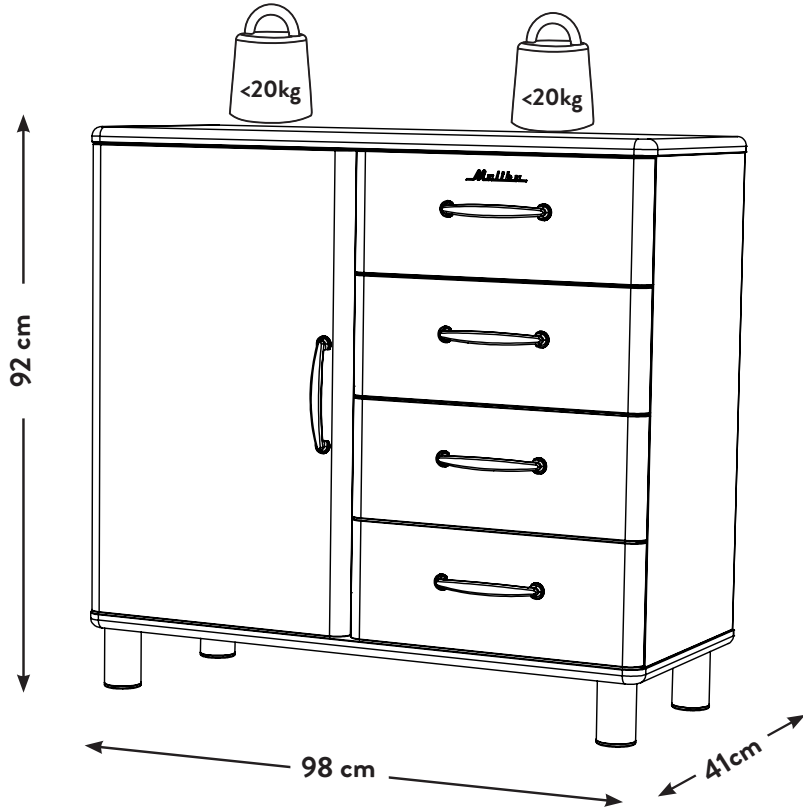

DETAIL DIMENSIONS

Measurements in cm

5235

Inside measurements
drawer

tenzo®