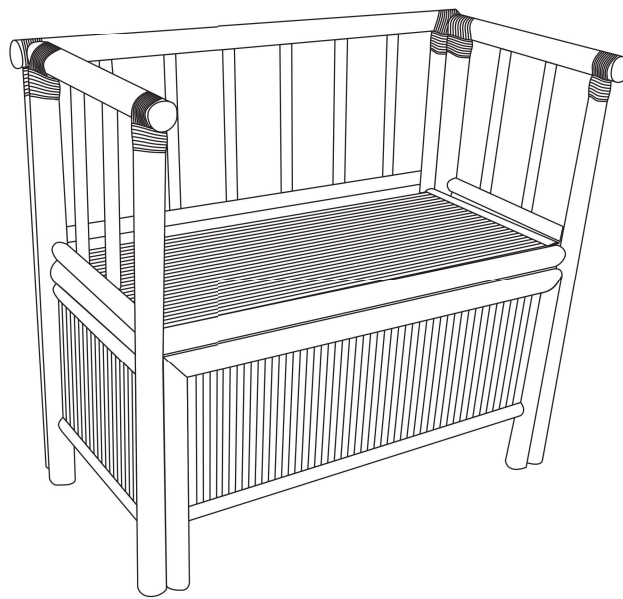

# INSTRUCTION

Finished

120 kgs / 267lbs