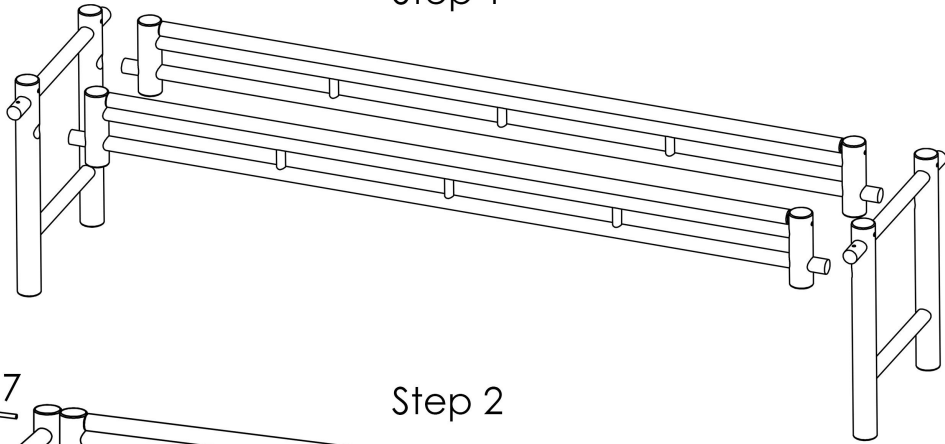

# ASSEMBLY INSTRUCTION

Bench, Nature, Bamboo

82047014

All products are handmade, therefore always follow the number instructions on the furniture.

\***Bloomingville**<sup>®</sup>  
-EVER CHANGING HOMES

## Component list

M7x70 | 4 pcs

M6x50 | 4 pcs

1 pc

2 pcs

2 pcs

1 pc

# INSTRUCCION

Step 1

Step 2

Step 3

Step 4

Finished

**320 kgs / 705 lbs**