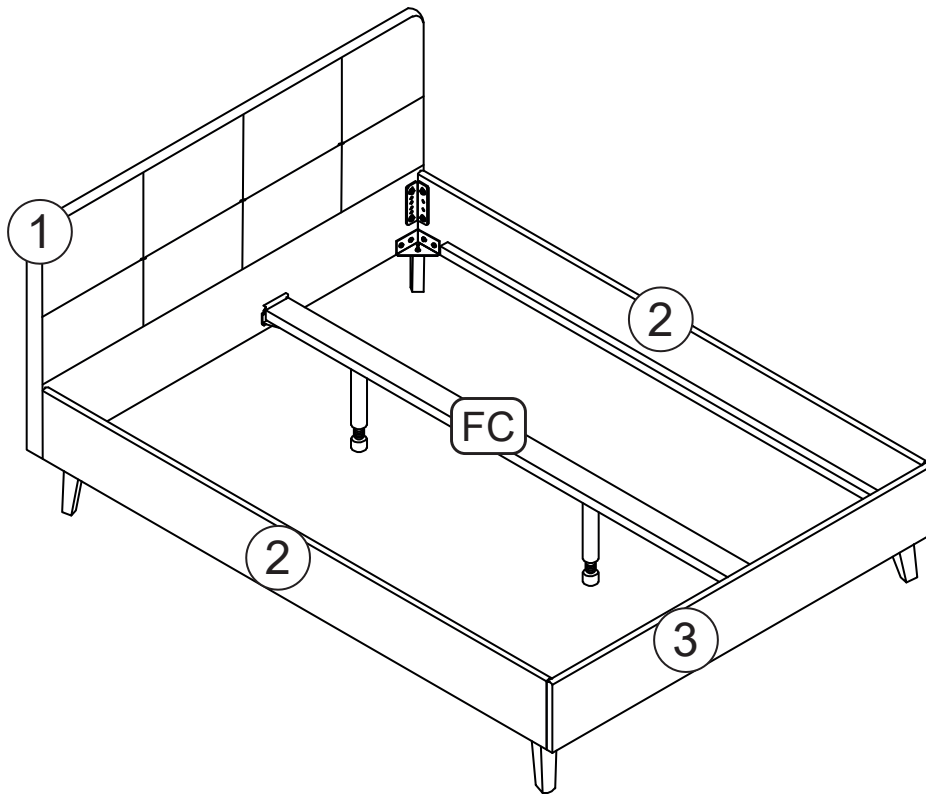

SMART by meise (B-490)

120/140 cm
 160/180 cm

AC-111	BC-111	CC-111	DC-111	EC-111	FC-111	GC-111	HC-111	IC-111
2	4	4	16	2	1	2	-	1
							-	
ca. 200-320	4*20		M8*35		1989*70*20	M6*15		Set
JC-111	KC-111	LC-111	MC-111	NC-111	OC-111	PC-111	QC-111	RC-111
4	4	4	4	4	-	1	16	-
					-			-
H 200	M8	M8	M8			M8	M6*35	