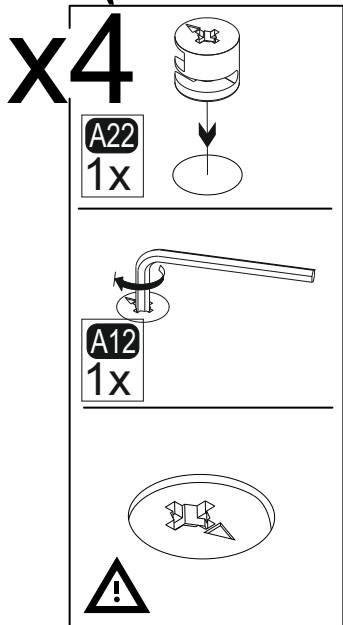

3

4

Follow the installation steps in the order as shown.
Position the parts as shown in the installation guide steps.

HARDWARE LIST

A22 Minifix k18  48x	A23 Minifix M10  48x	A04 Ø8  32x	A12 Allen  1x	A06 18mm C1-10x C2-18x C3-10x C4-18x  P.D.
C14 Dm(S)  2x	C17 DmF(S)  2x	C20 Mtk(S)  4x	A18 3,5x18  52x	A69 16x  25 (black)mm
A16 DbØ8  2x	A17 4X50  2x	A87 15x90x30  2x	A25 ARK.PL  24x	B13 24x 
Z75 E.T.M  1x				

12

13

14

15

Rotate

17

18

20

21

22

x4

23

x4

24

x8

STEP-1