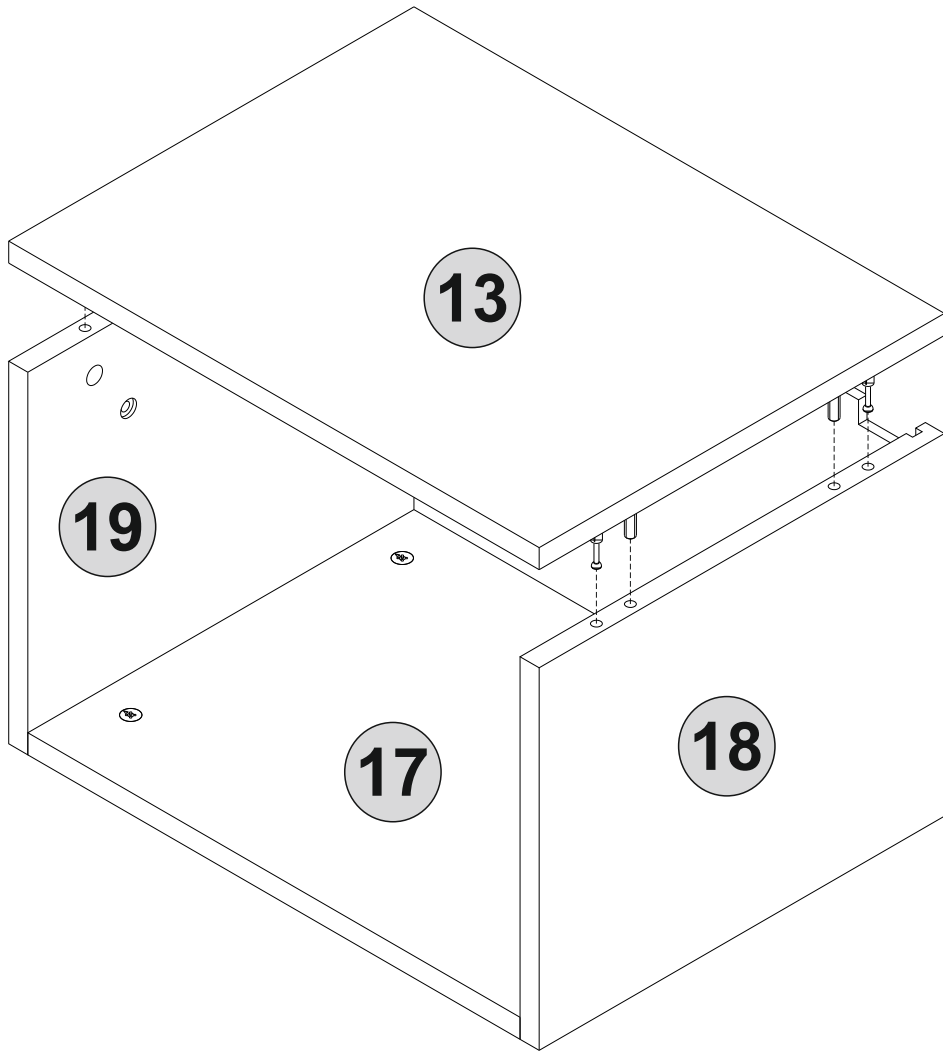

5

x4

A22
1x

A12
1x