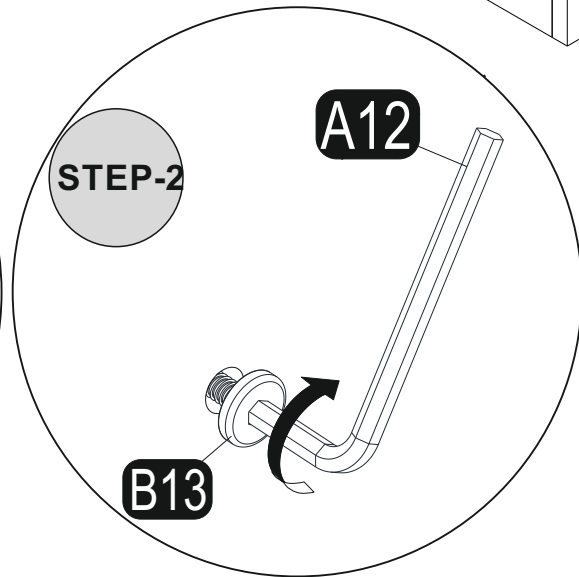

3

4

Follow the installation steps in the order as shown.
Position the parts as shown in the installation guide steps.

HARDWARE LIST

A22 Minifix k18  48x	A23 Minifix M10  48x	A04 Ø8  32x	A12 Allen  1x	A06 18mm C1-10x C2-18x C3-10x C4-18x  P.D.
C14 Dm(S)  2x	C17 DmF(S)  2x	C20 Mtk(S)  4x	A18 3,5x18  52x	A69 16x  25 (black)mm
A16 DbØ8  2x	A17 4X50  2x	A87 15x90x30  2x	A25 ARK.PL  24x	B13 24x 
Z75 E.T.M  1x				

x4

<p>A221x</p>	<p>A121x</p>	
--------------	--------------	--

8

9

10

x4

 A22 1x	 1x A12	 
---	--	--

11