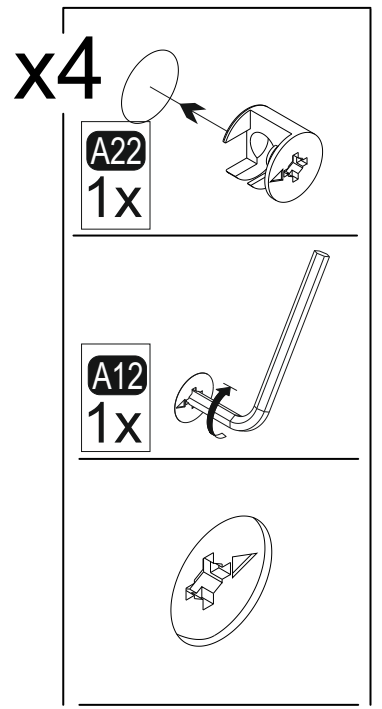

3

4

Follow the installation steps in the order as shown.
Position the parts as shown in the installation guide steps.

HARDWARE LIST

A22 Minifix k18  48x	A23 Minifix M10  48x	A04 Ø8  32x	A12 Allen  1x	A06 18mm C1-10x C2-18x C3-10x C4-18x  P.D.
C14 Dm(S)  2x	C17 DmF(S)  2x	C20 Mtk(S)  4x	A18 3,5x18  52x	A69 16x  25 (black)mm
A16 DbØ8  2x	A17 4X50  2x	A87 15x90x30  2x	A25 ARK.PL  24x	B13 24x 
Z75 E.T.M  1x				

12

13

14

15

Rotate

17

18

20

21

22

x4

23

x4

24

x8

STEP-1