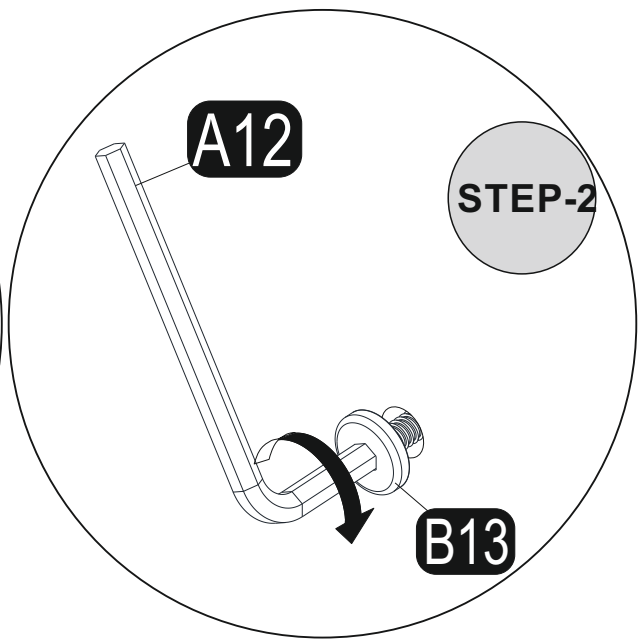

3

4

Follow the installation steps in the order as shown.
Position the parts as shown in the installation guide steps.

HARDWARE LIST

A22 Minifix k18  48x	A23 Minifix M10  48x	A04 Ø8  32x	A12 Allen  1x	A06 18mm C1-10x C2-18x C3-10x C4-18x  P.D.
C14 Dm(S)  2x	C17 DmF(S)  2x	C20 Mtk(S)  4x	A18 3,5x18  52x	A69 16x  25 (black)mm
A16 DbØ8  2x	A17 4X50  2x	A87 15x90x30  2x	A25 ARK.PL  24x	B13 24x 
Z75 E.T.M  1x				

x4

<p>A221x</p>	<p>A121x</p>	
--------------	--------------	--

8

9

10

x4

 A22 1x	 1x A12	 
---	--	--

11

12

13

14

15

Rotate

17

18

20

21

22

x4

23

x4

24

x8

STEP-1