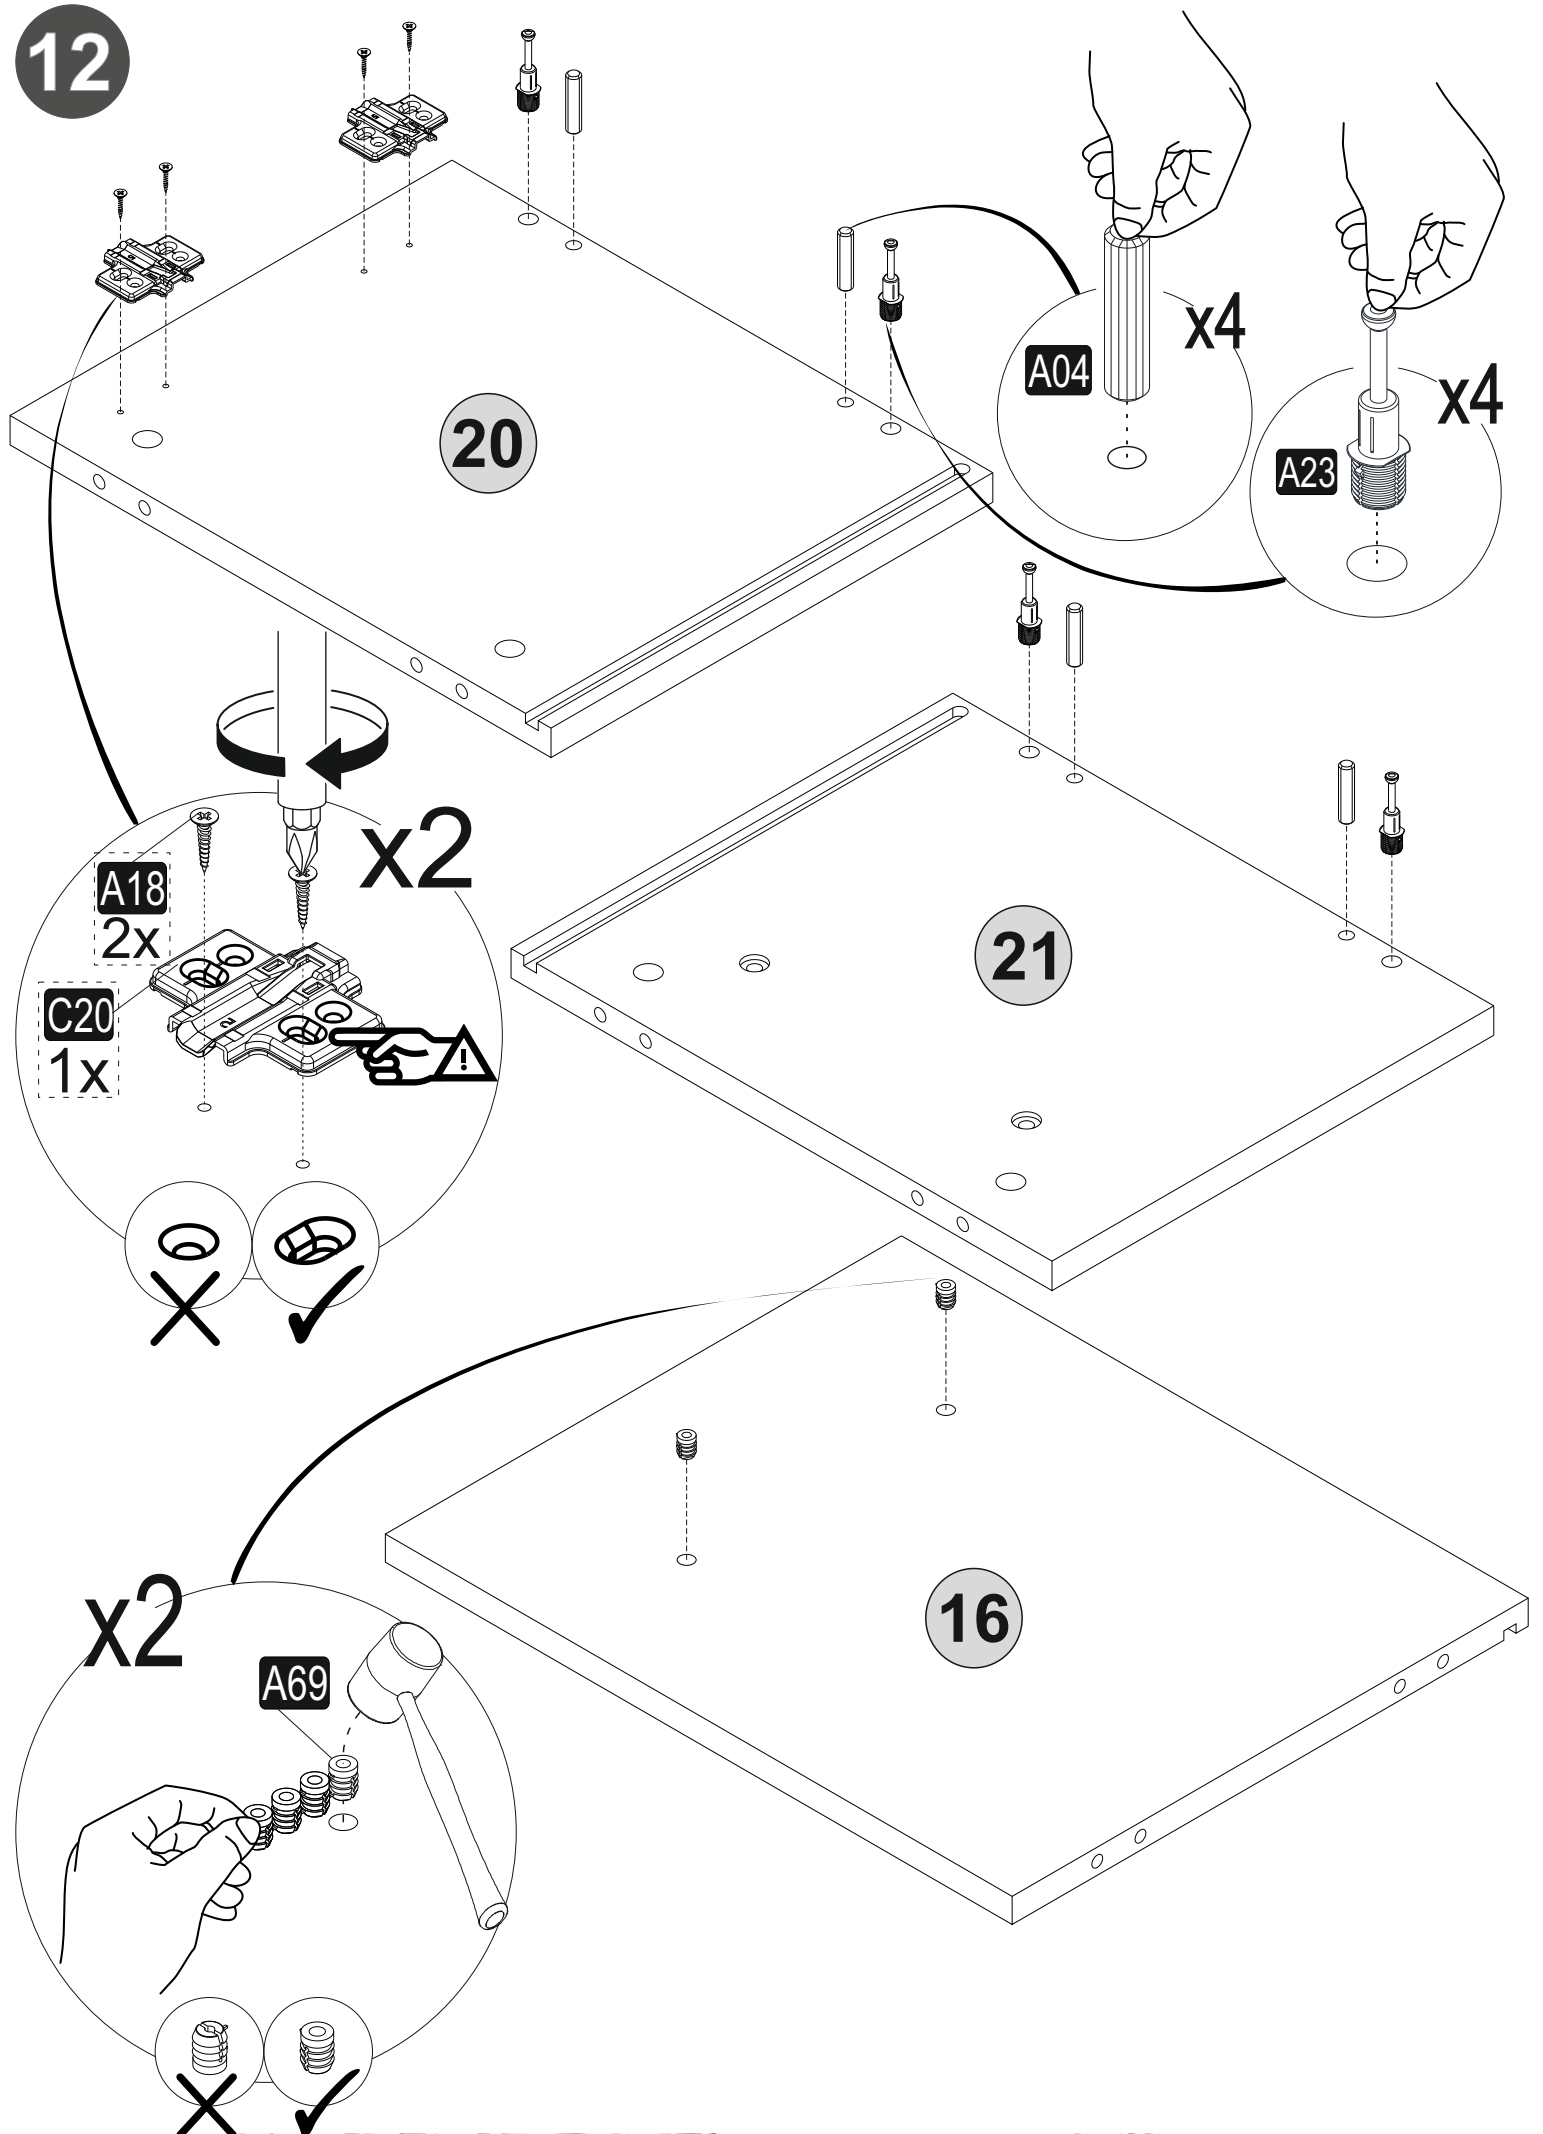

3

4

Follow the installation steps in the order as shown.
Position the parts as shown in the installation guide steps.

HARDWARE LIST

A22 Minifix k18  48x	A23 Minifix M10  48x	A04 Ø8  32x	A12 Allen  1x	A06 18mm C1-10x C2-18x C3-10x C4-18x  P.D.
C14 Dm(S)  2x	C17 DmF(S)  2x	C20 Mtk(S)  4x	A18 3,5x18  52x	A69 16x  25 (black)mm
A16 DbØ8  2x	A17 4X50  2x	A87 15x90x30  2x	A25 ARK.PL  24x	B13 24x 
Z75 E.T.M  1x				

x4

<p>A221x</p>	<p>A121x</p>	
--------------	--------------	--

8

9

10

x4

 A22 1x	 1x A12	 
---	--	--

11

12

13

14

15

Rotate

17

18

20

21

22

x4

23

x4

24

x8

STEP-1