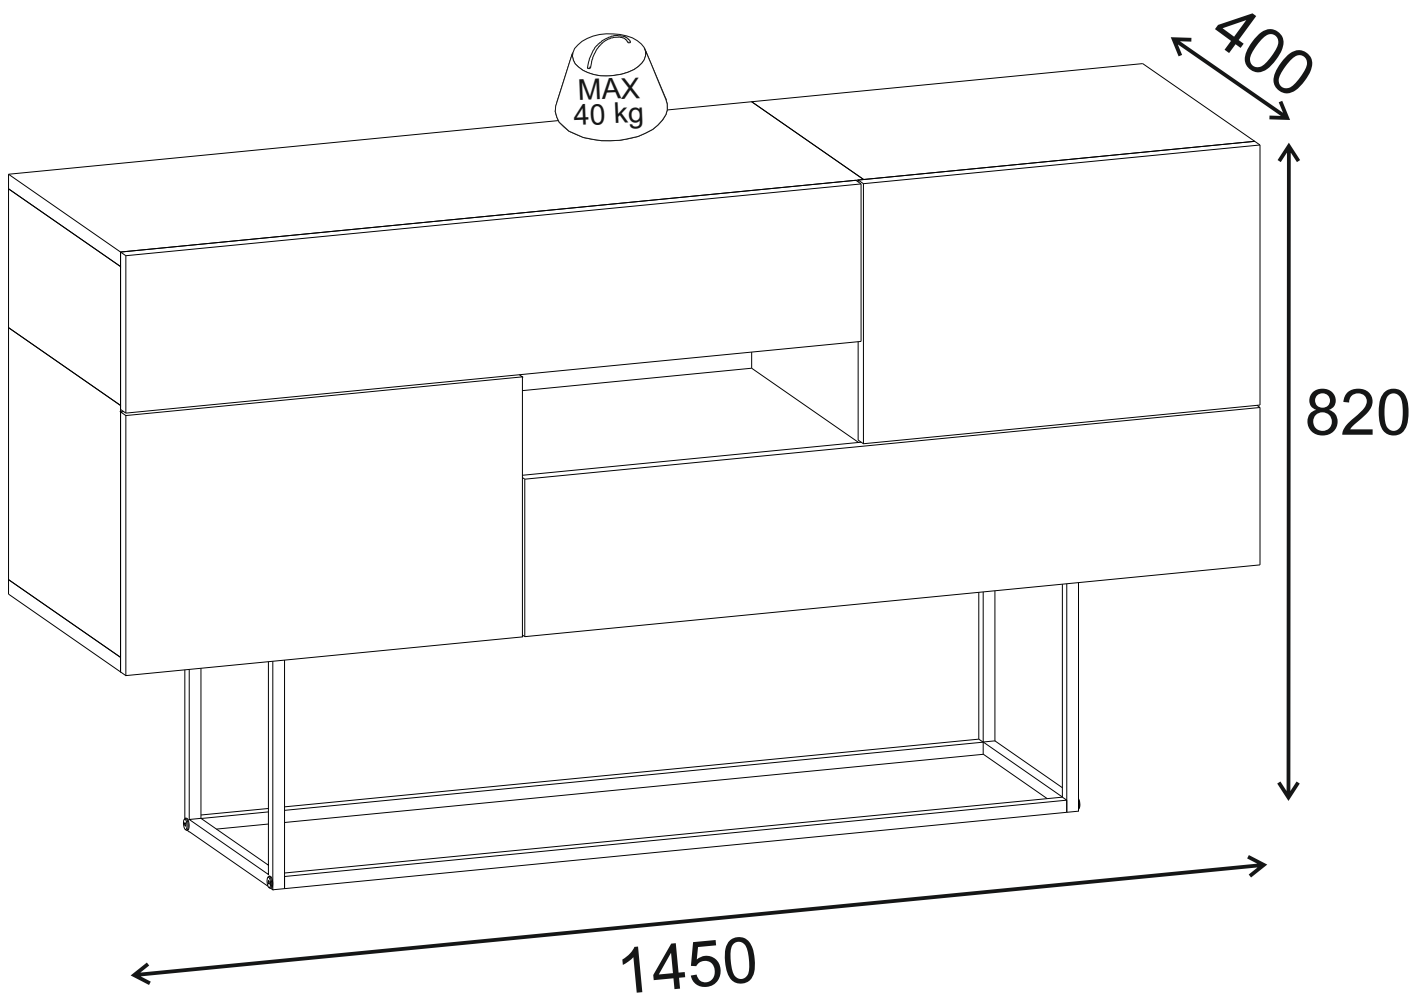

SIDEBOARD TITAN

ME
marckeric

MARCKERIC S.L.
C / ENLACE VEROLA S/N,
PC: 46430/SOLLANA / VALENCIA / SPAIN

Dear Customer,

We design and produce our product for people to love and have fun with them as we do.
The product you bought was subjected to all sorts of tests and control before sending out to you.