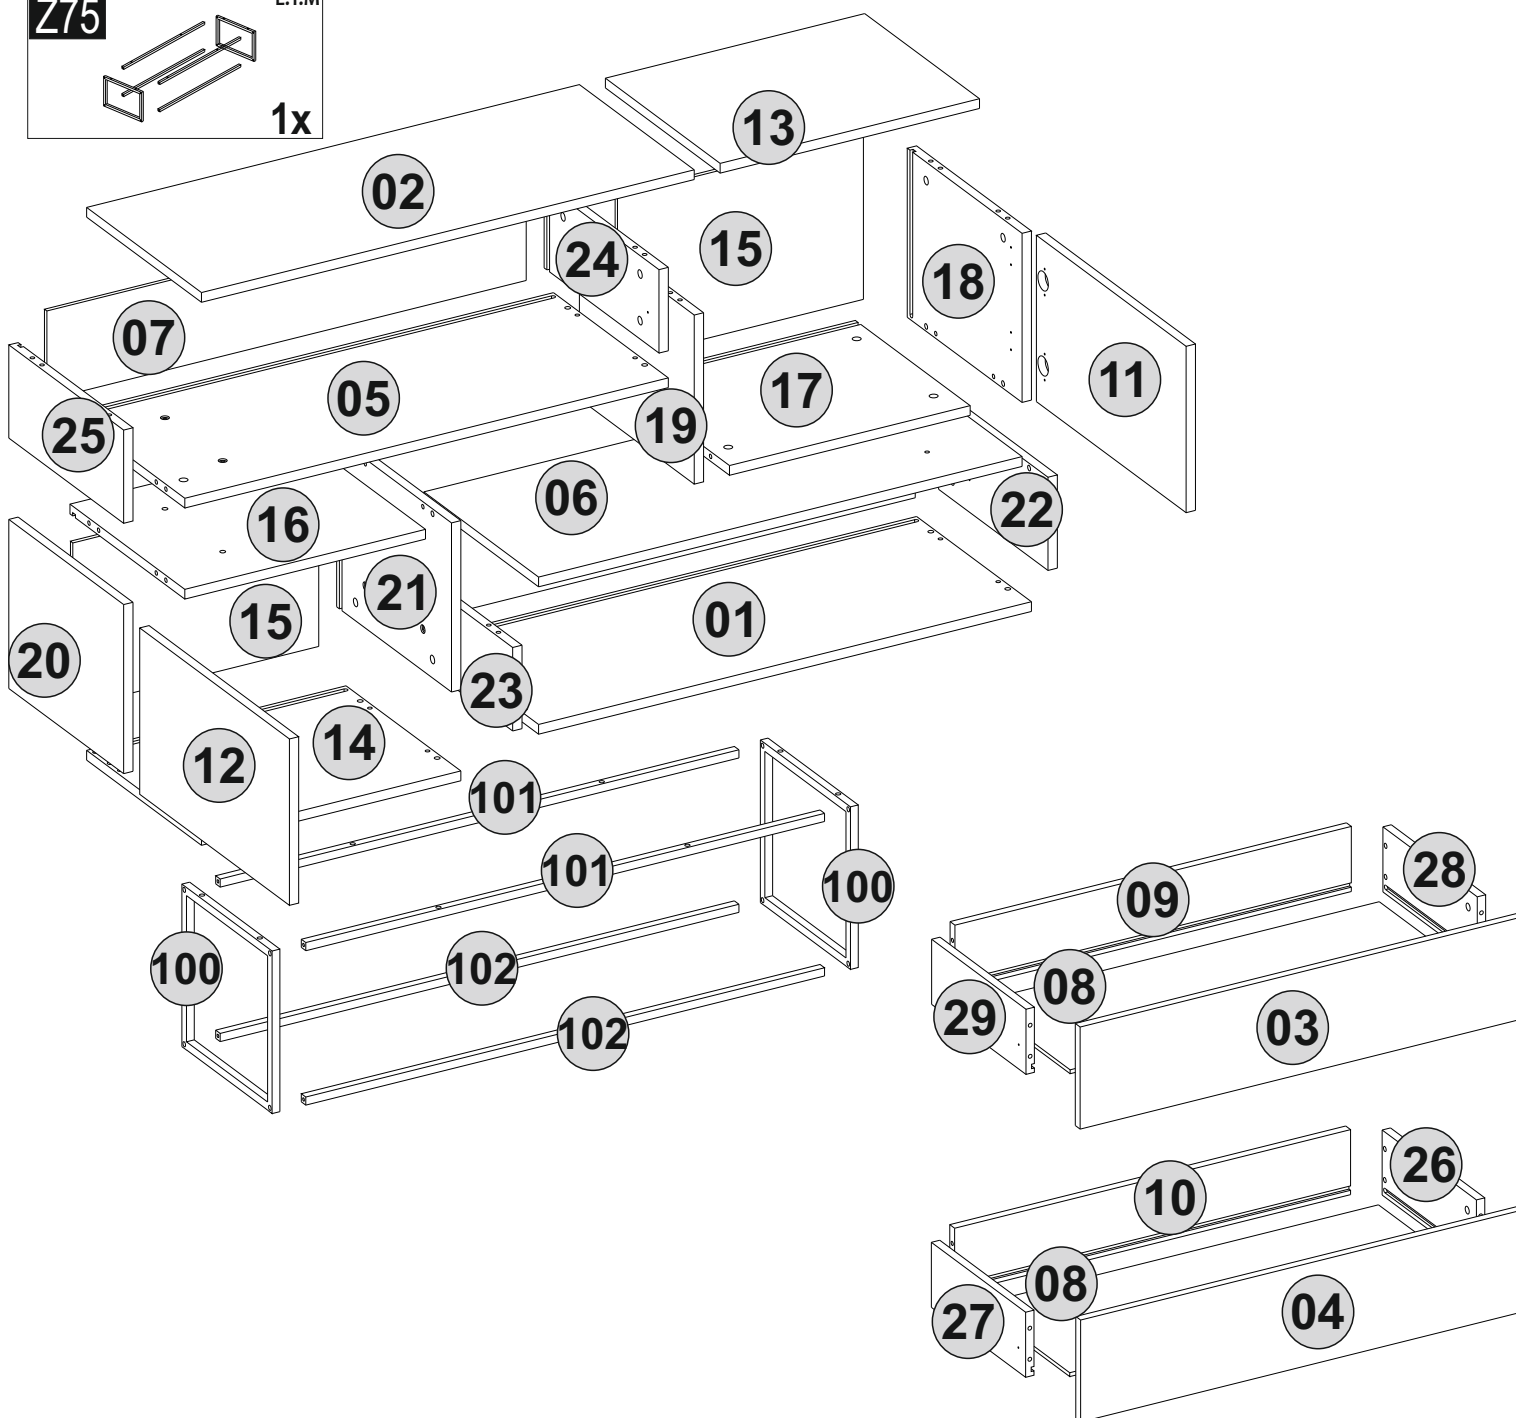

3

4

Follow the installation steps in the order as shown.
Position the parts as shown in the installation guide steps.

HARDWARE LIST

A22 Minifix k18  48x	A23 Minifix M10  48x	A04 Ø8  32x	A12 Allen  1x	A06 18mm C1-10x C2-18x C3-10x C4-18x  P.D.
C14 Dm(S)  2x	C17 DmF(S)  2x	C20 Mtk(S)  4x	A18 3,5x18  52x	A69 16x  25 (black)mm
A16 DbØ8  2x	A17 4X50  2x	A87 15x90x30  2x	A25 ARK.PL  24x	B13 24x 
Z75 E.T.M  1x				