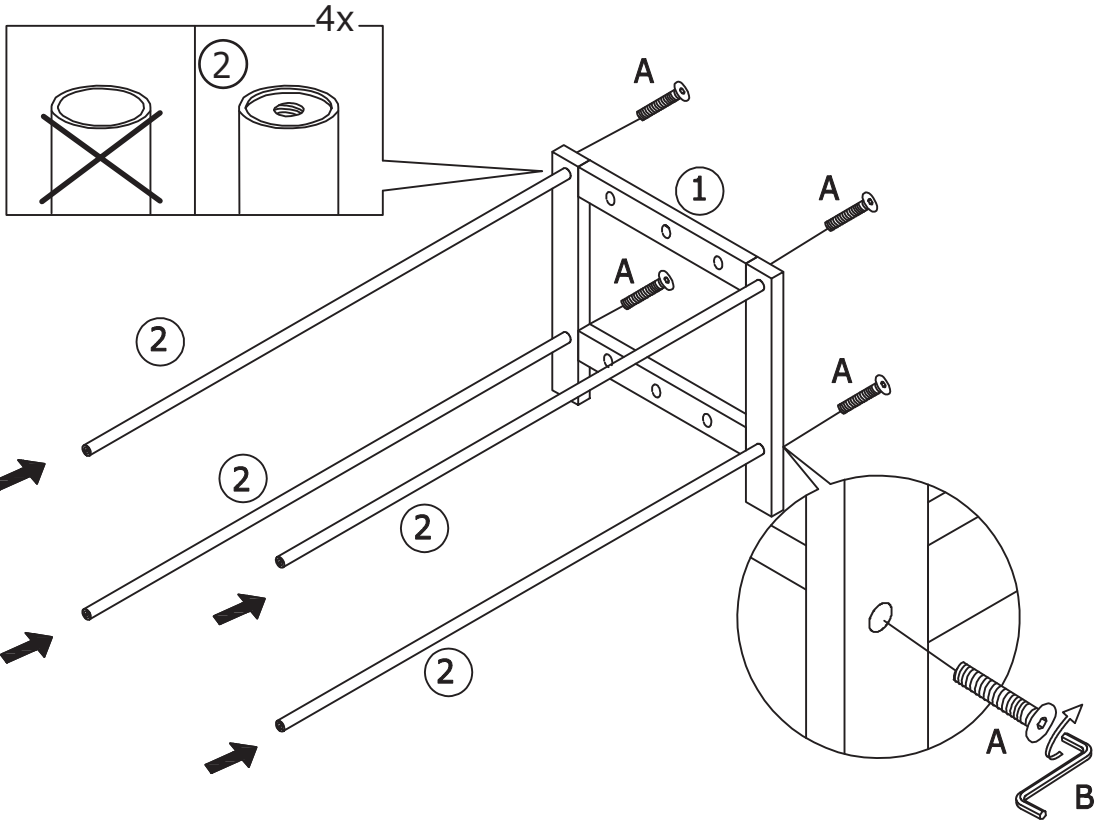

Padova Shoe Rack
2 Tier Black

4291095

① x2
340x320x18mm

② x4
Ø12.7x758mm

③ x6
Ø12.7x758mm

 <p>Ax8 Ø12x37mm</p>	 <p>Bx1</p>	 <p>Cx4 30x15mm</p>
---	--	--

1

2