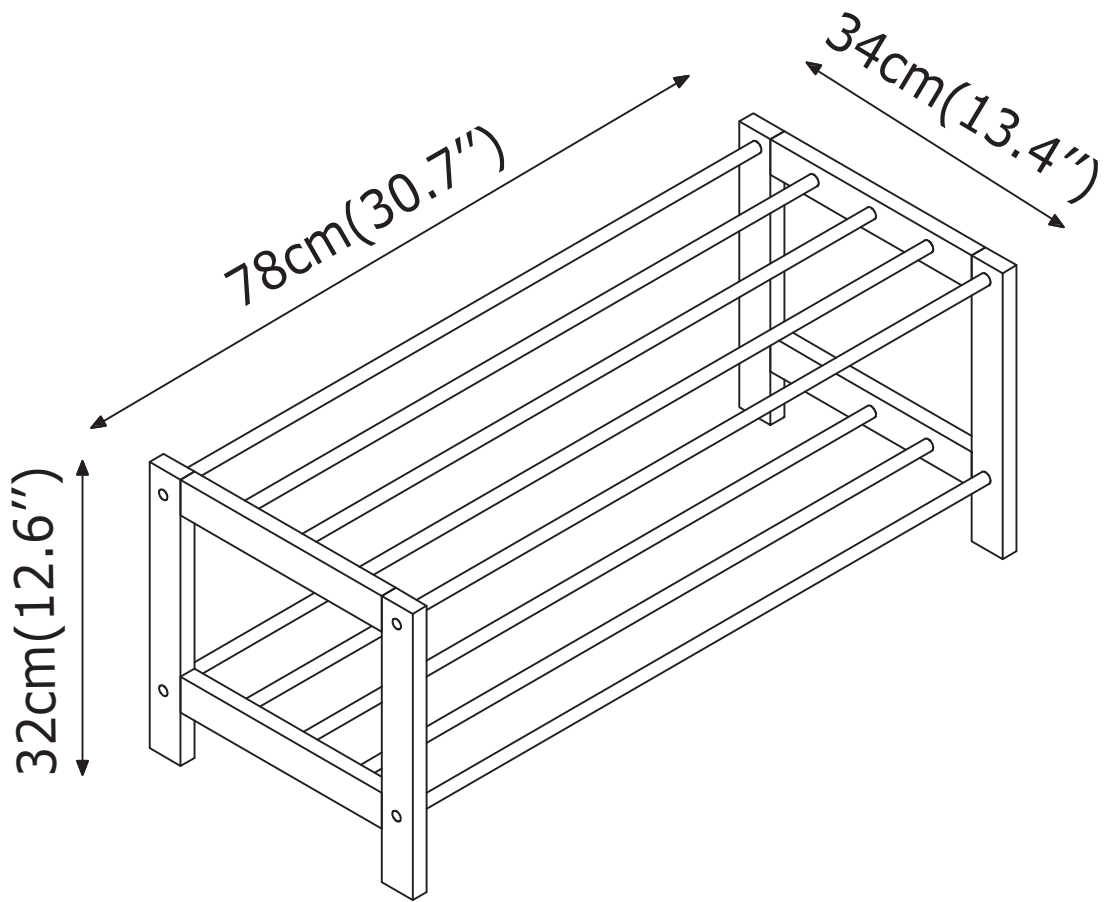

Padova Shoe Rack
2 Tier Black

4291095

① x2
340x320x18mm

② x4
Ø12.7x758mm

③ x6
Ø12.7x758mm

 <p>Ax8 Ø12x37mm</p>	 <p>Bx1</p>	 <p>Cx4 30x15mm</p>
---	--	--

1

2

3

4