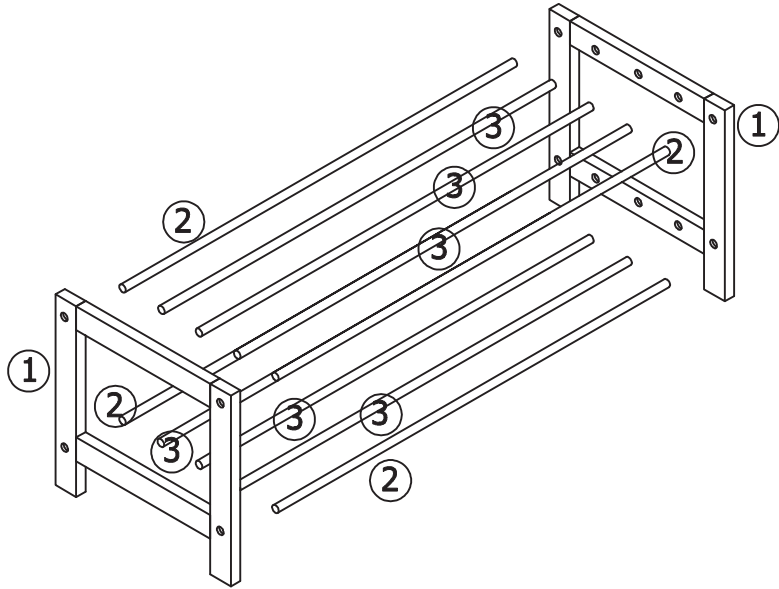

Padova Shoe Rack
2 Tier Black

4291095

① x2
340x320x18mm

② x4
Ø12.7x758mm

③ x6
Ø12.7x758mm

 <p>Ax8 Ø12x37mm</p>	 <p>Bx1</p>	 <p>Cx4 30x15mm</p>
---	--	--

1

2

3

4