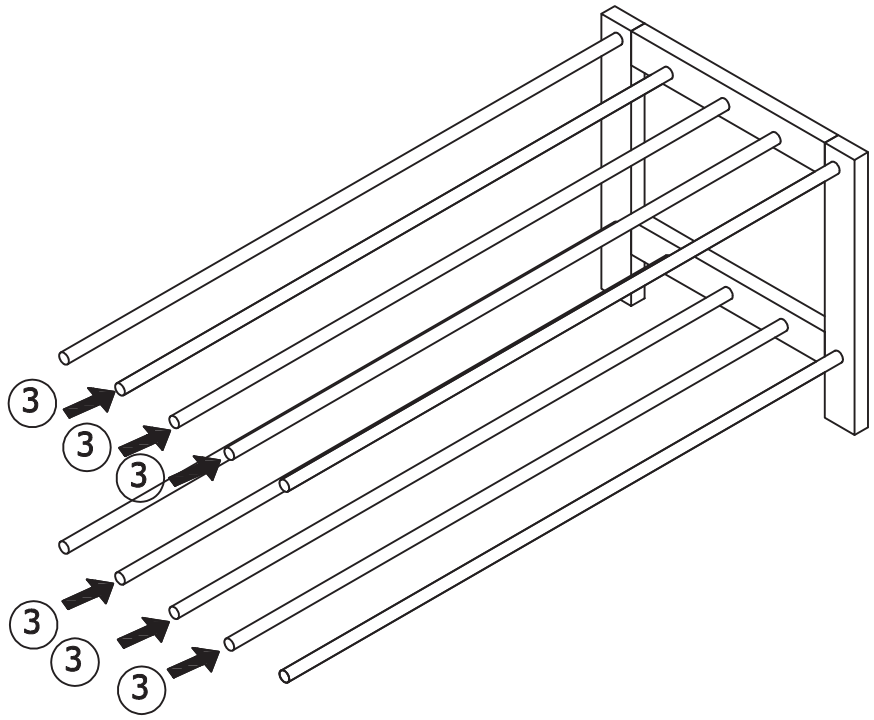

Padova Shoe Rack
2 Tier Black

4291095

① x2
340x320x18mm

② x4
Ø12.7x758mm

③ x6
Ø12.7x758mm

 <p>Ax8 Ø12x37mm</p>	 <p>Bx1</p>	 <p>Cx4 30x15mm</p>
---	--	--

1

2

3

4